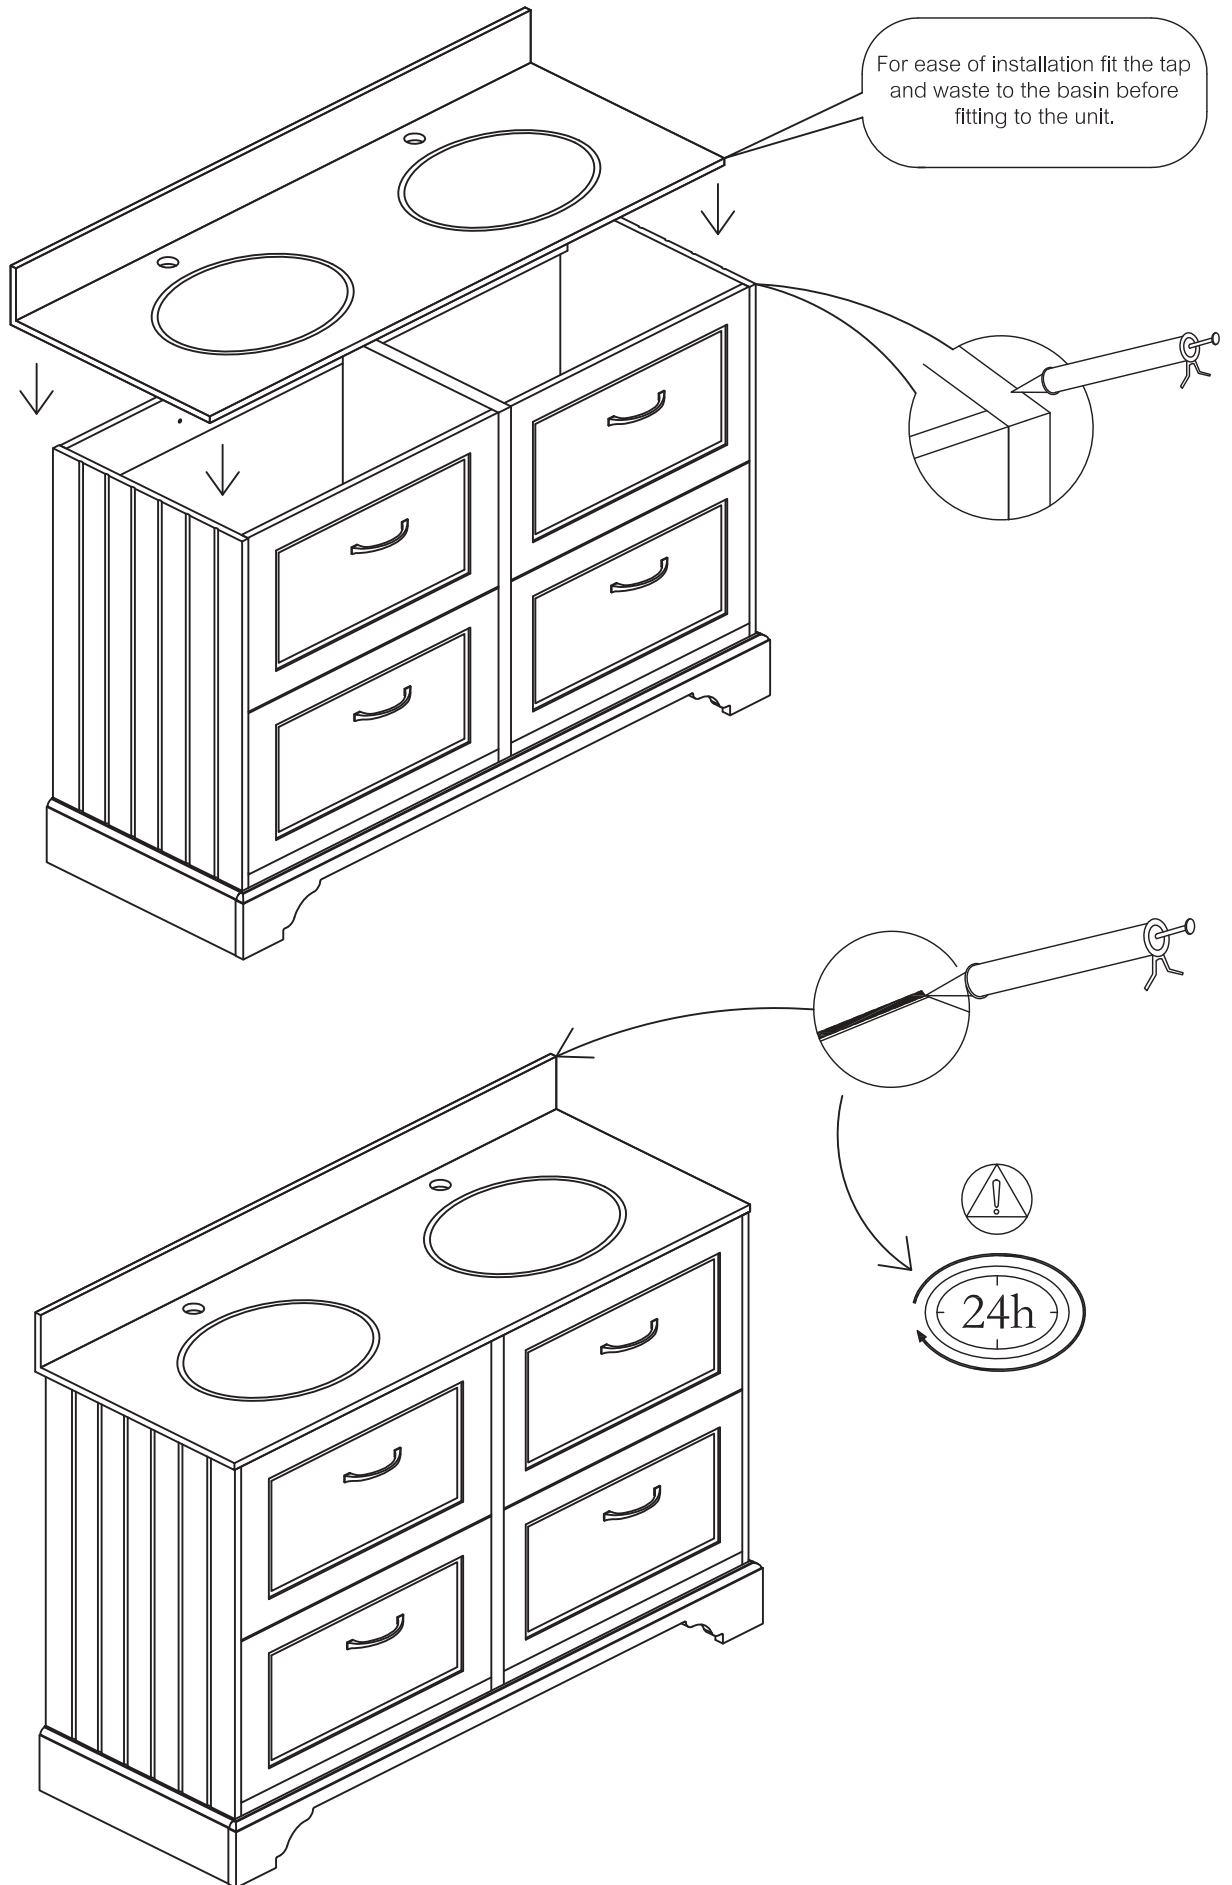

x=1190mm

y=450mm

z=800mm

# Gap Adjustment

1

Please note - wall fixings are not supplied  
These can be purchased from a local DIY store