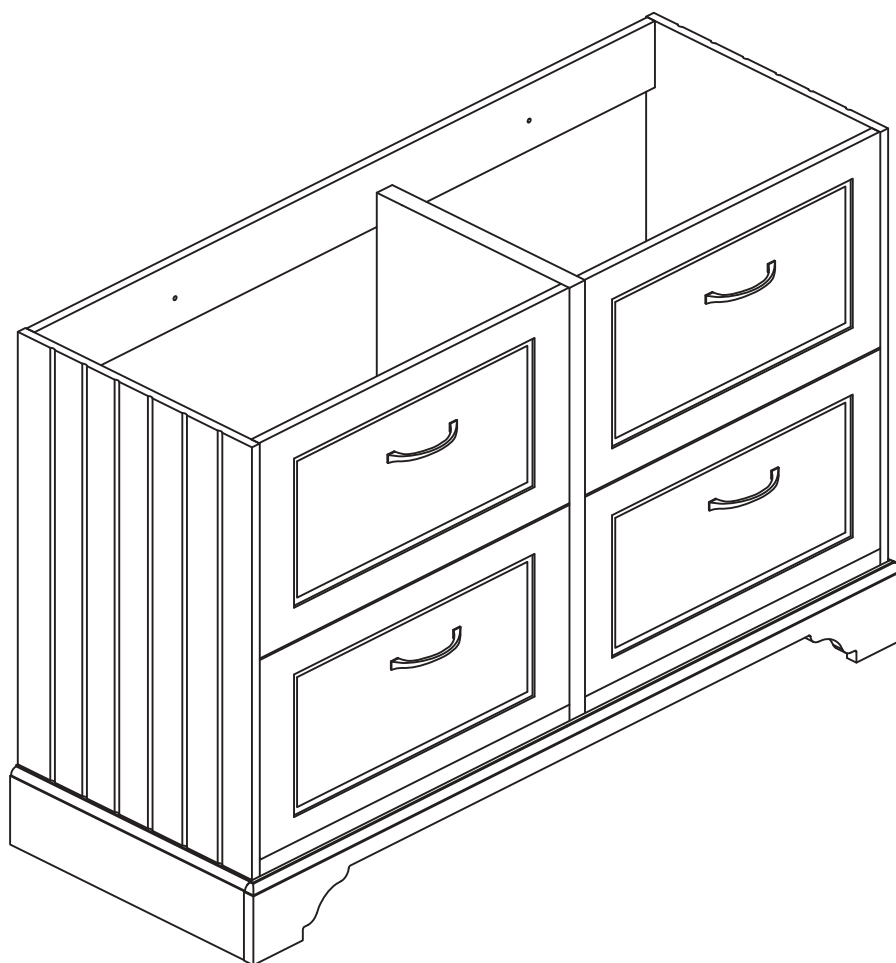

## Ashbourne 600mm Freestanding Vanity Unit BeBa\_27503/BeBa\_27513/BeBa\_27516

All furniture must be installed in a room with good ventilation and must be wiped dry after every use to prolong the life of the product.